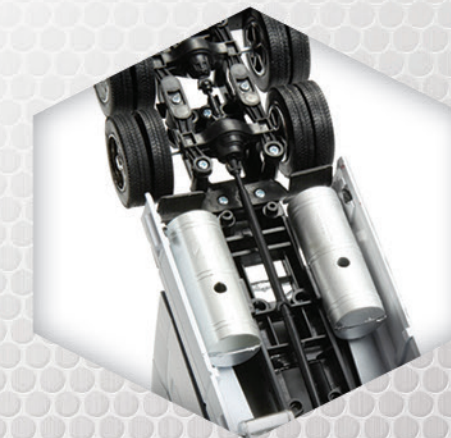

KX018-4 Collectible Excavator

Item No. 70000-05003

- Highly detailed and accurate scale model
- Rugged die cast construction
- Body rotates 360°
- Fully functional boom arm with pivoting bucket
- Movable rubber tracks
- Front blade moves up/down and left/right

Delivery Truck

Item No. 77700-04775

- Cab doors open to access the steering wheel
- Movable rubber tires and durable molded construction is tough enough for indoor or outdoor play!
- Highly detailed—even the bottom of the truck!
- Rear trailer door opens so your little farmer can load up and haul smaller toys
- Great for play or your collection