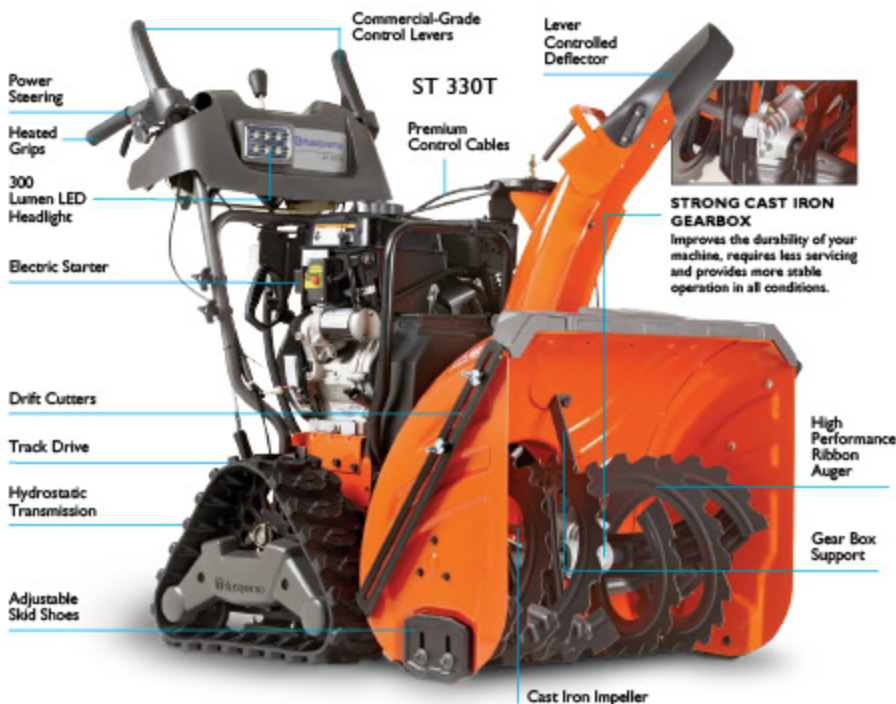

**\$50
REBATE***

HUSQVARNA ST 324P

254 cc engine • Steering assist • 24" clearing width • 15" tires 961 93 00-91

\$1,899⁹⁹

HUSQVARNA ST 327P

291 cc engine • Steering assist • 27" clearing width • 15" tires 961 93 00-92

\$2,099⁹⁹

HUSQVARNA ST 330P

369 cc engine • Steering assist • 30" clearing width • 16" tires 961 93 00-94

\$2,299⁹⁹

Snow Blower Accessories

TIRE CHAINS

\$109⁹⁹

15" x 5" x 6" 587 19 94-02
16" x 4" x 8" 531 03 01-17